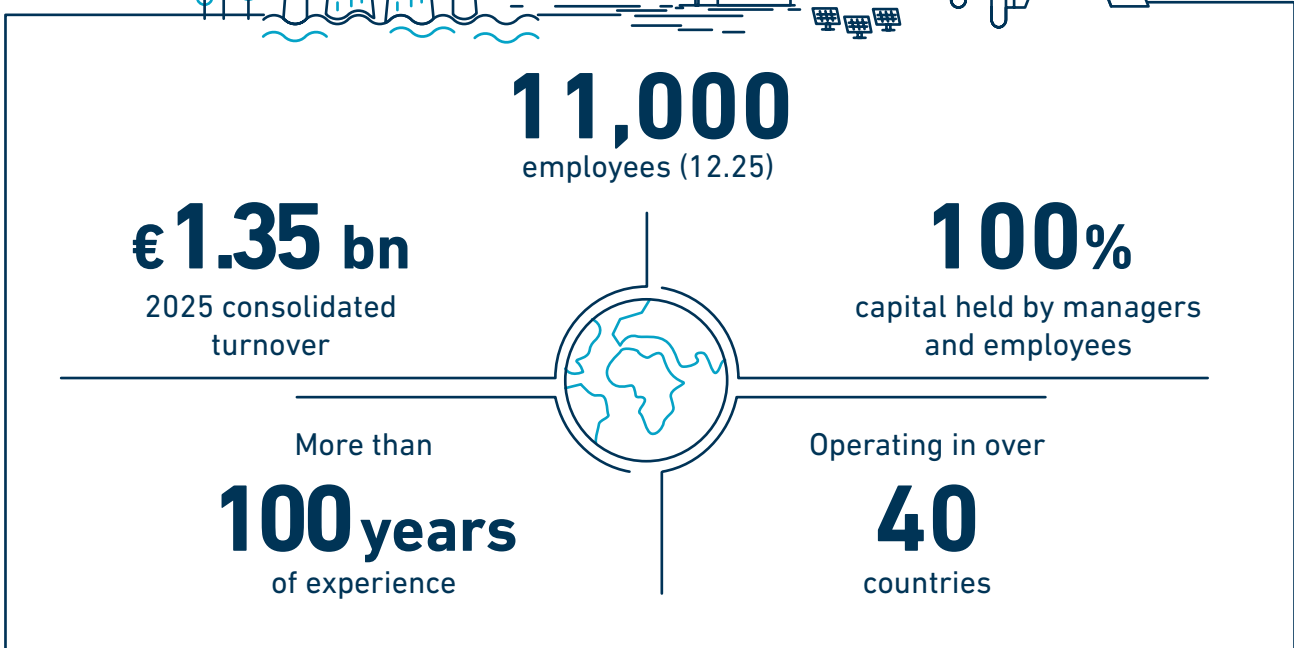

WE SUPPORT

SBTi

CERTIFICATIONS (depending on entities) : ISO 9001 | ISO 14001 | ISO 19443 | ISO 45001 | MASE